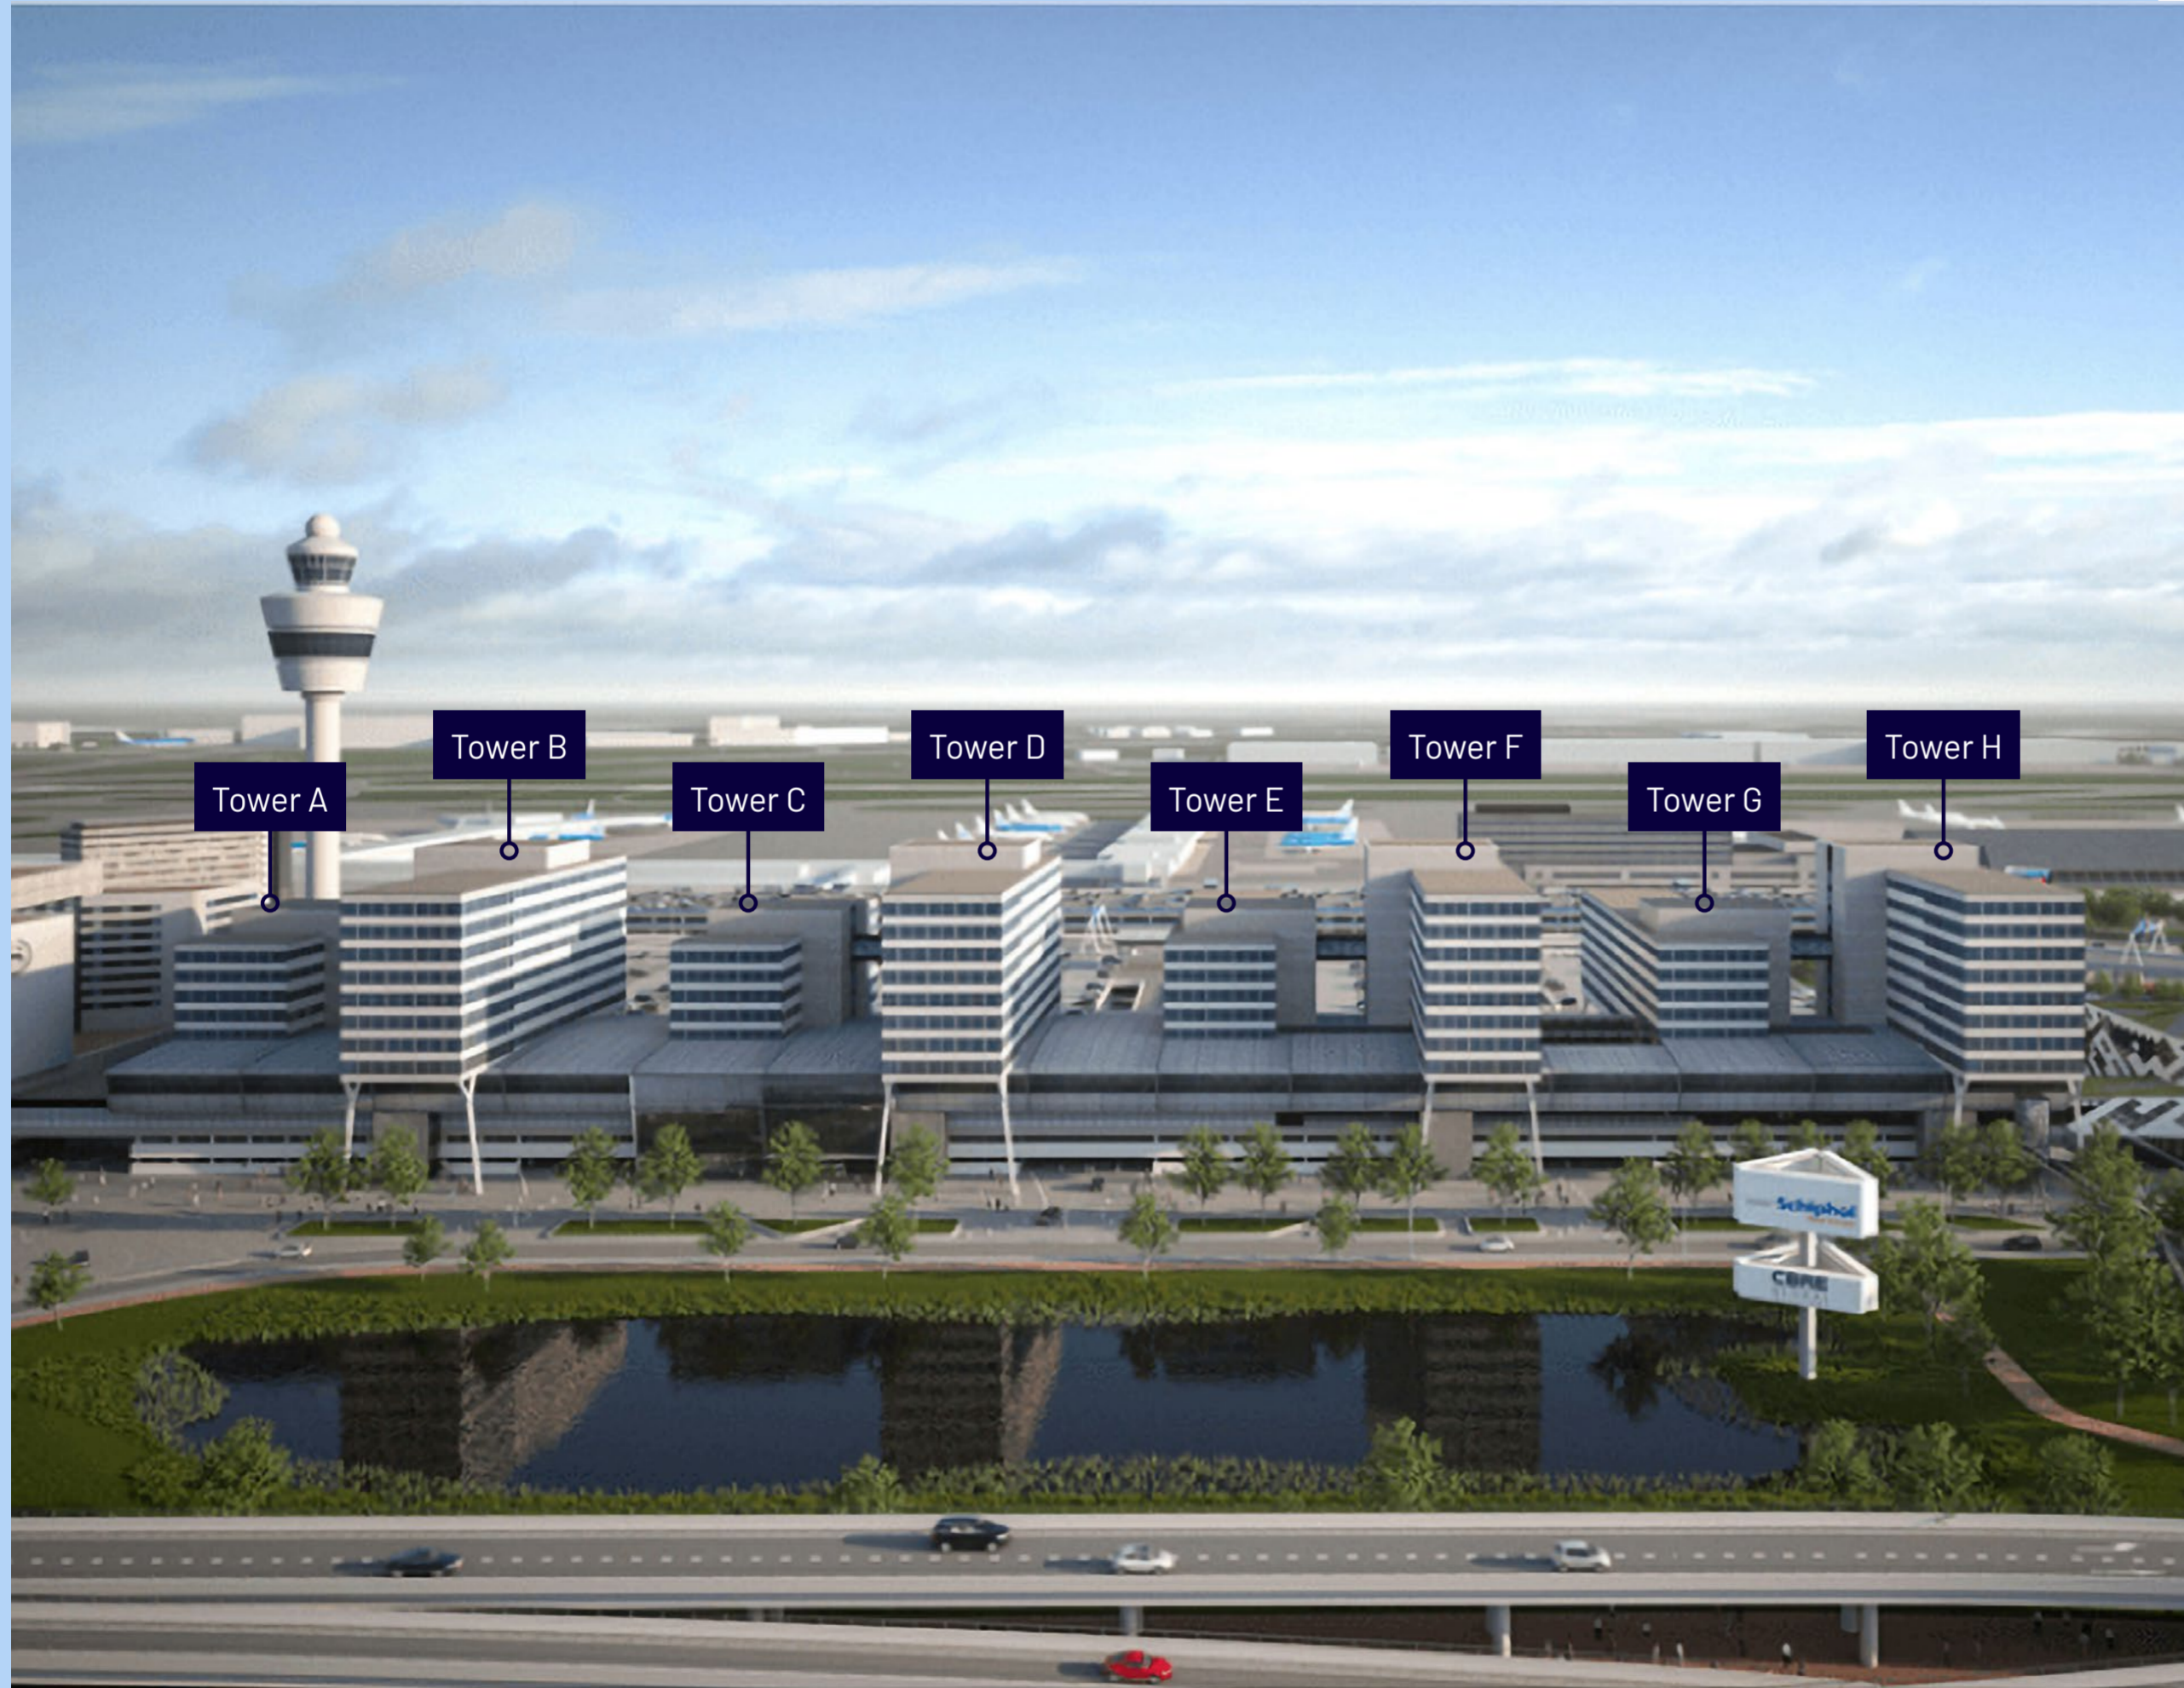

THE PLACE TO CONNECT

A warm welcome to WTC Schiphol Airport. A vibrant business community of international standing. Just opposite to Amsterdam Airport Schiphol, the office is the prestigious location of more than 90 companies. Business, meetings, relaxation and inspiration go hand in hand. It's the most accessible location in the Netherlands and Europe with every conceivable facility to successfully run your business.

[Start](#)

**WORLD TRADE CENTER®
SCHIPHOL AIRPORT**

Watch our video

ABOUT WTC SCHIPHOL AIRPORT

A bird's eye view of the asset

We have 56,000 square meters of office space and a large underground car park. The flexible layout offers endless possibilities. How do you want your office to look? Let's work it out together to create your ideal office space.